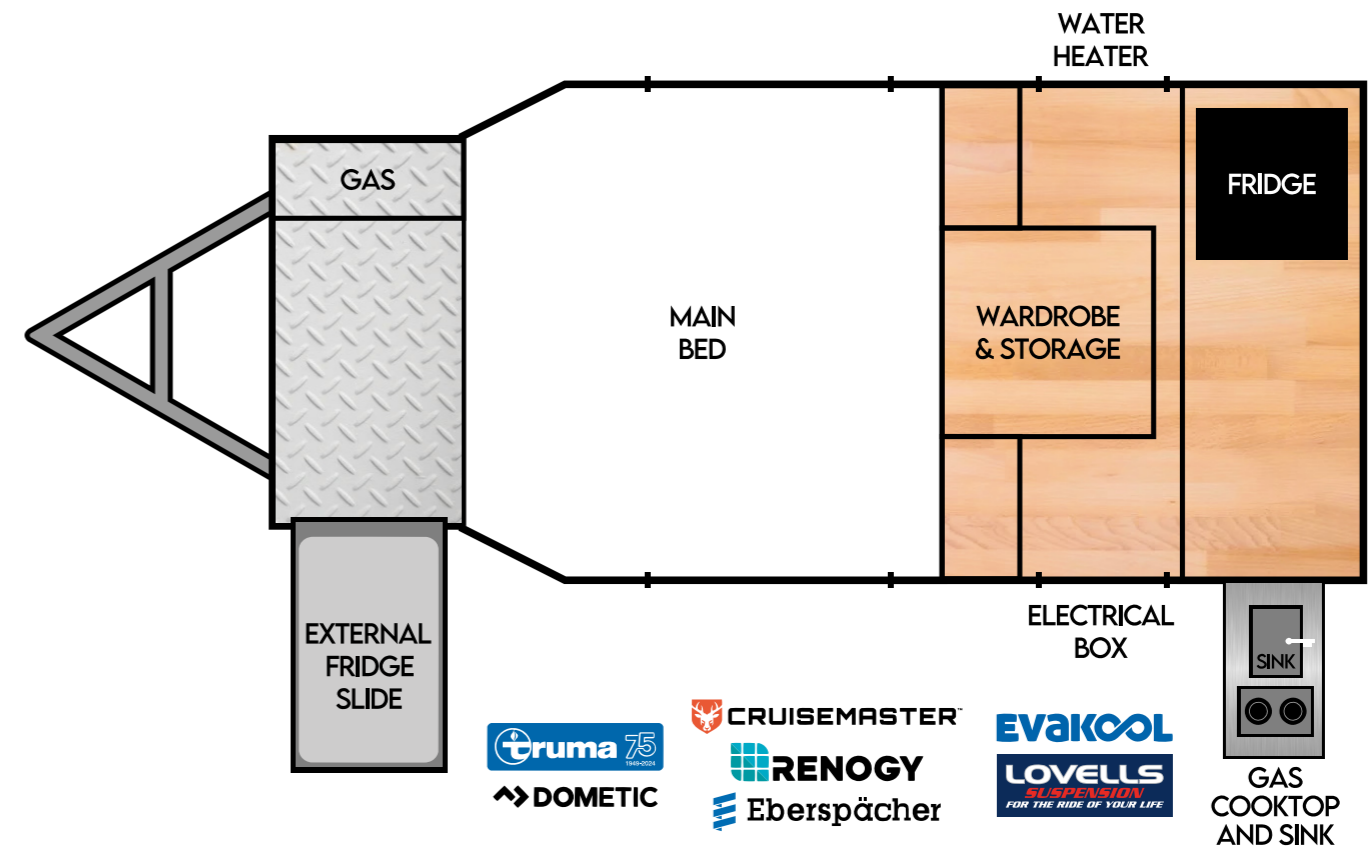

1300 00 JAWA

jawacampers.com.au
E: info@jawacampers.com.au

Sunshine Coast (HQ)
77 Fred Chaplin Circuit,
Corbould Park QLD 4551

North Brisbane
3/75-77 Lear Jet Drive,
Caboolture QLD 4510

Sydney West
41 Argyle Street,
South Windsor NSW 2756

Victoria
2/20 Link Road,
Pakenham VIC 3810

Western Australia
1 Craft Street,
Canning Vale WA 6155

North Qld
2A/337 Woolcock Street,
Garbutt QLD 4814

1300 00 JAWA

jawacampers.com.au
E: info@jawacampers.com.au

Sunshine Coast (HQ)
77 Fred Chaplin Circuit,
Corbould Park QLD 4551

North Brisbane
3/75-77 Lear Jet Drive,
Caboolture QLD 4510

Sydney West
41 Argyle Street,
South Windsor NSW 2756

Victoria
2/20 Link Road,
Pakenham VIC 3810

Western Australia
1 Craft Street,
Canning Vale WA 6155

North Qld
2A/337 Woolcock Street,
Garbutt QLD 4814